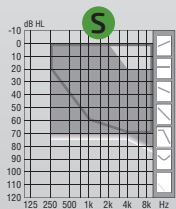

Power Mold

CORDA² OPTIONS

Open Dome

Plus Dome

Custom Mold

STANDARD

MEDIUM

POWER