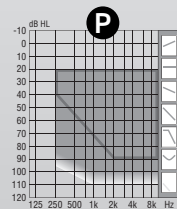

Power Mold

CORDA² OPTIONS

Open Dome

Plus Dome

Custom Mold

STANDARD

MEDIUM

POWER