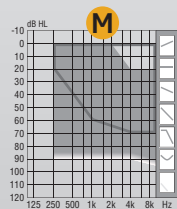

Power Mold

CORDA² OPTIONS

Open Dome

Plus Dome

Custom Mold

STANDARD

MEDIUM

POWER