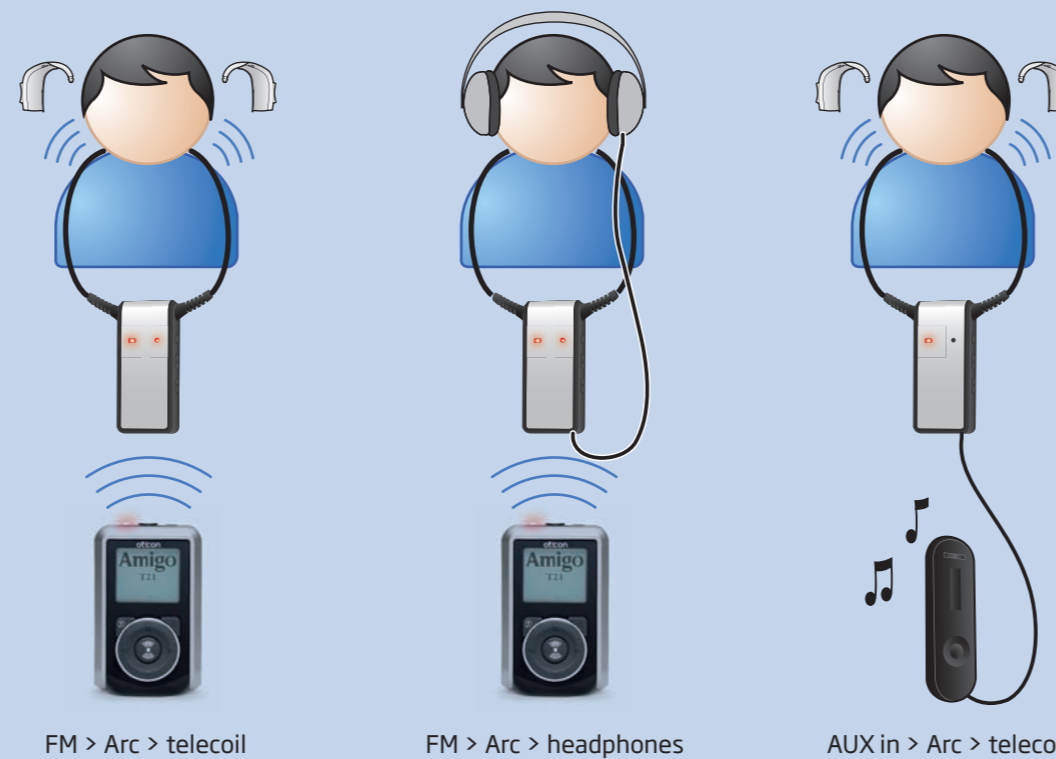

# Features that make a difference

FEATURE	BENEFIT	WHY THIS IS IMPORTANT
7000 Hz bandwidth	Wide bandwidth	Delivers the broadest signal for natural sound quality and enhanced speech intelligibility.
Intelligent sleep mode	Auto sleep mode when not in use	Allows the child to use Amigo Arc all day long.
Battery and FM LEDs	Visual status indicator	Both caregiver and child can be certain that Amigo Arc is working as it should.
USB charging capabilities	Flexible charging options	Easy, instant charging when necessary.
Intelligent volume control	Remembers previous volume settings	Both caregiver and child can trust that the volume settings will remain comfortable.
Works with Amigo T20/T21/WRP that doubles as wireless synchronizer/programmer	Wireless synchronization and programming	Synchronization and programming happens instantly, saving precious time.
Tamper resistant controls	Buttons can be programmed to be active or disabled	Caregivers can be certain the settings are correct.
Low frequency gain emphasis (+6dB)	Superior bass boost	Bass boost in the low frequencies enriches the experience when listening to music.
AUX programmed to IN or OUT	Versatile AUX function	Flexibility to connect either headphones or an external audio source.
Five exchangeable colored shells	Customizable design	Creates a sense of ownership for children, making them feel more motivated to wear Amigo Arc.

### What is Amigo Arc?

Amigo Arc is a universal neckloop receiver that acts as a bridge between an FM transmitter and the hearing aid. Amigo Arc works with any instrument with a telecoil/mic+telecoil, such as BTE, RITE, ITE, cochlear implants or bone anchored instruments.