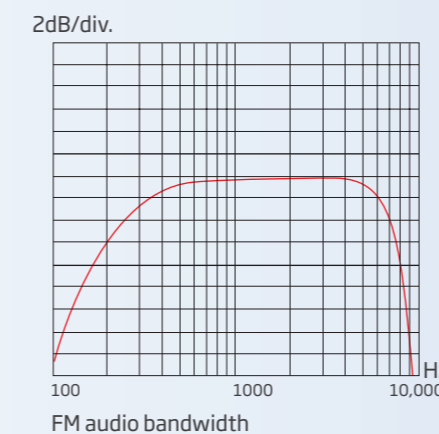

Making life at home more entertaining

Whenever children want to listen at home they can use Amigo Arc in one of two ways: they can connect it directly to a music player or computer, or they can pick up the signal from an FM transmitter that's connected to their TV. This allows them to listen at the same volume as the rest of the family.