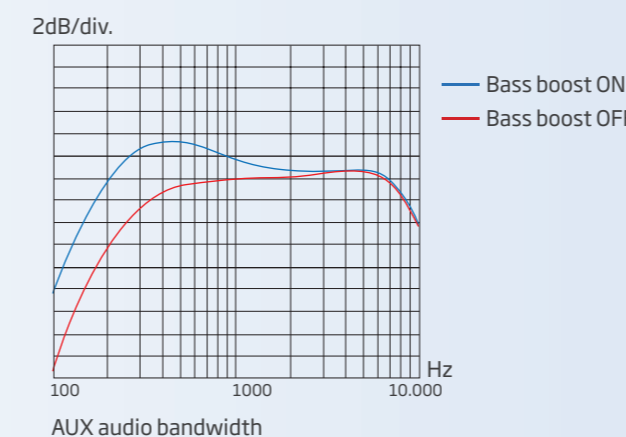

Making life at home more entertaining

Whenever children want to listen at home they can use Amigo Arc in one of two ways: they can connect it directly to a music player or computer, or they can pick up the signal from an FM transmitter that's connected to their TV. This allows them to listen at the same volume as the rest of the family.